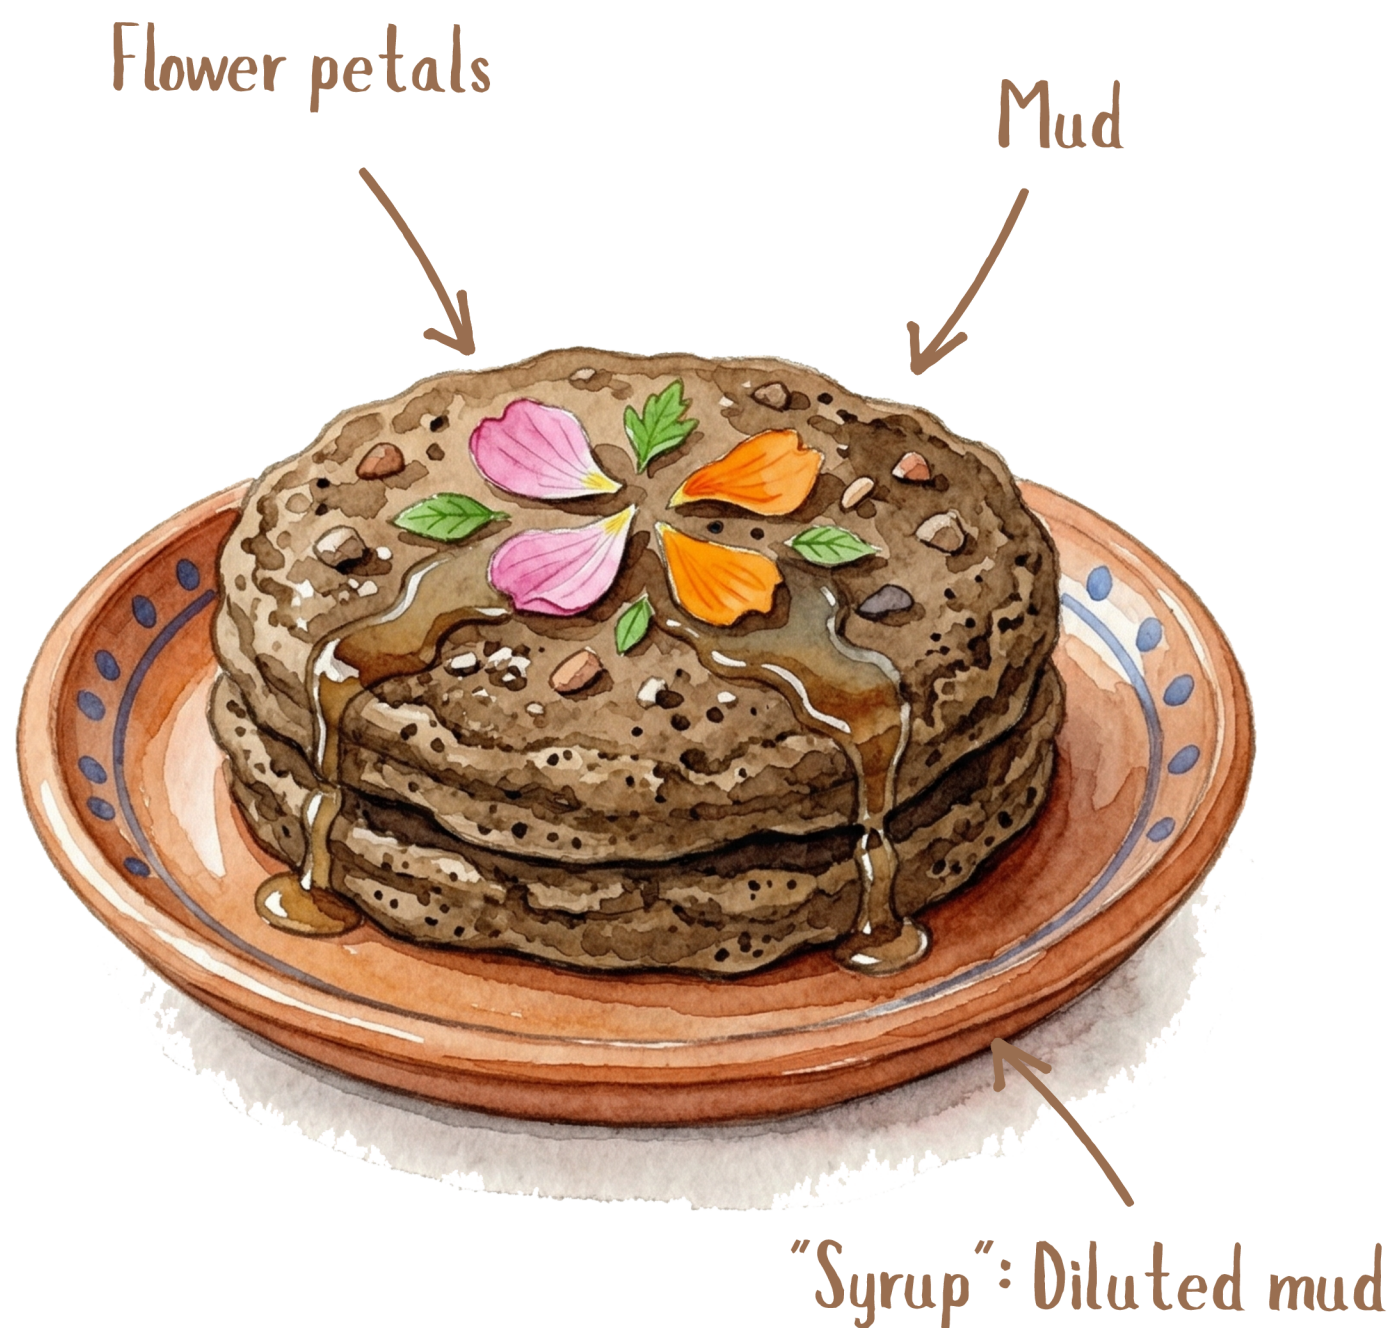

Breakfast Mud Kitchen Menu

Mud Omelette

Flower petals

Soil / Mud

Garnish: Small green leaves for
"herbs," and coarse sand for
"pepper."

Breakfast Mud Kitchen Menu

Flower Juice

Flower petals

Water

Garnish: A single chamomile flower
or a sprig of mint.

Breakfast Mud Kitchen Menu

Mud Pancakes

Toppings:
Brightly colored petals arranged in a pattern, tiny pebbles for "nuts," and small clover leaves.